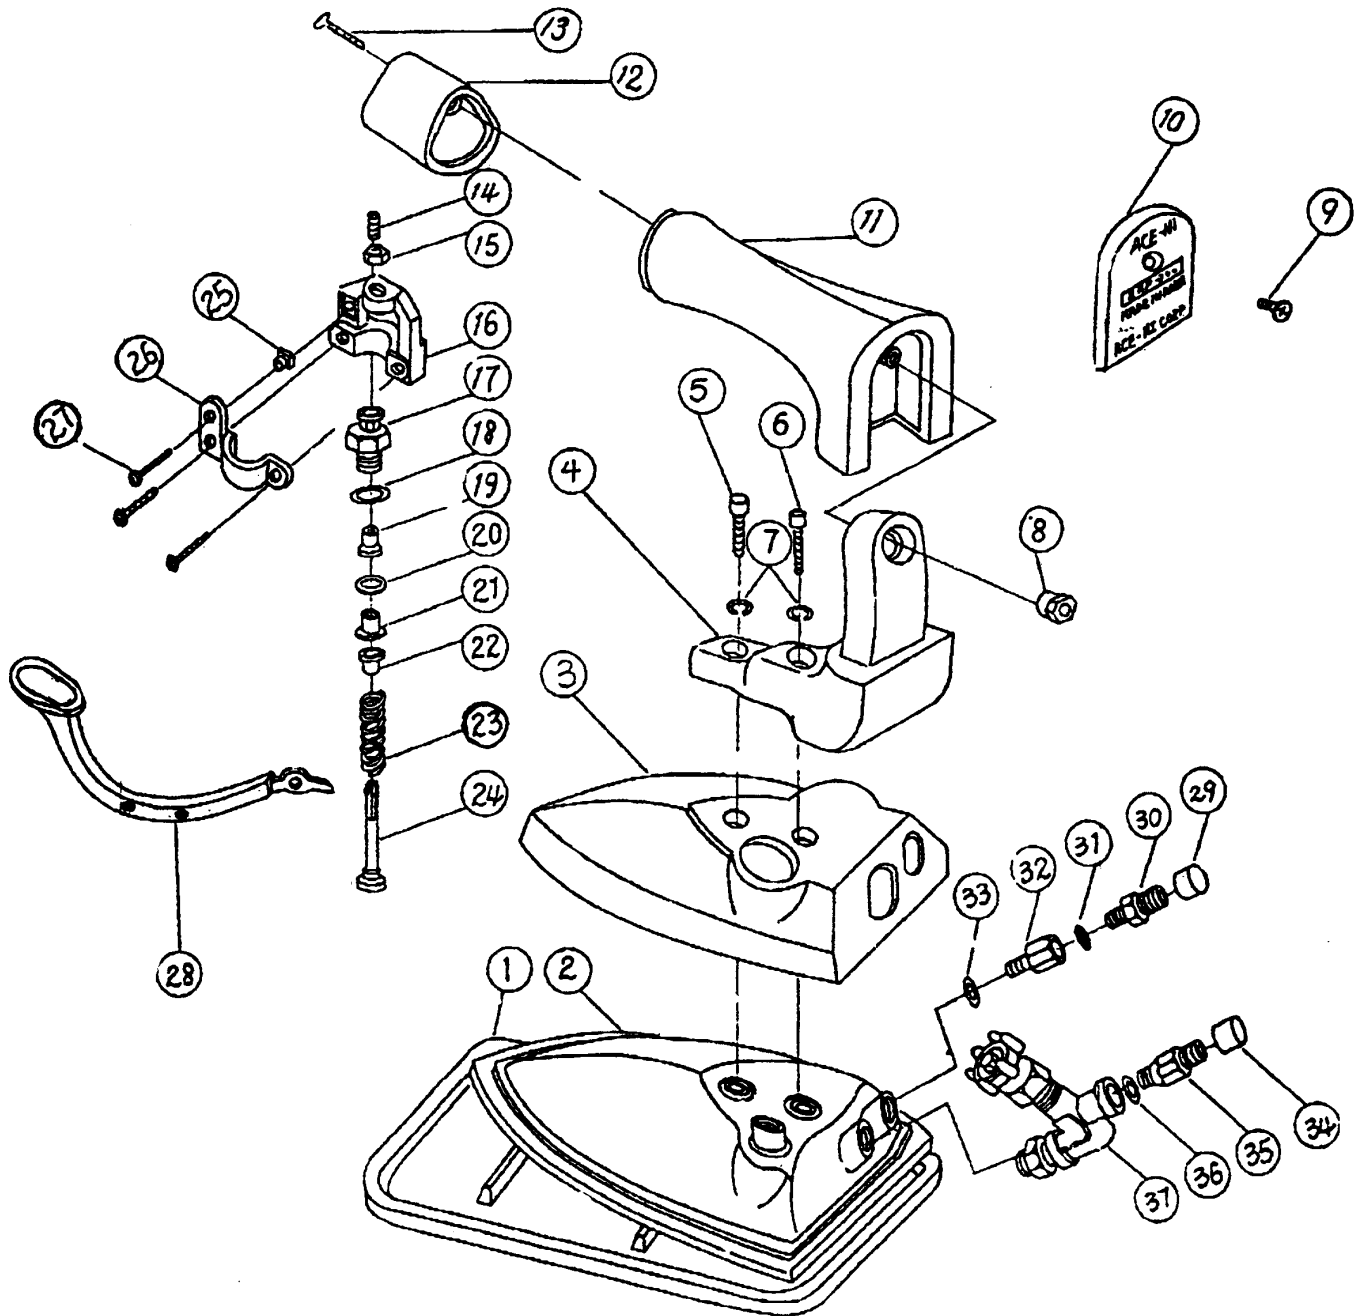

ACE-HI / AHP-300 ALL STEAM IRON

AristoCraft, Inc. provides the information contained herein in good faith but makes no representation as to its comprehensiveness or accuracy. This document is intended only as a guide to the appropriate precautionary handling of the material by a properly trained person using this product. Individuals receiving the information must exercise their independent judgement in determining its appropriateness for a particular purpose. ARISTOCRAFT, INC. MAKES NO REPRESENTATIONS OR WARRANTIES, EITHER EXPRESS OR IMPLIED, INCLUDING WITHOUT LIMITATION ANY WARRANTIES OF MERCHANTABILITY, FITNESS FOR A PARTICULAR PURPOSE WITH RESPECT TO THE INFORMATION SET FORTH HEREIN OR THE PRODUCT TO WHICH THE INFORMATION REFERS. ACCORDINGLY, ARISTOCRAFT, INC. WILL NOT BE RESPONSIBLE FOR DAMAGES RESULTING FROM USE OF OR RELIANCE UPON THIS INFORMATION.