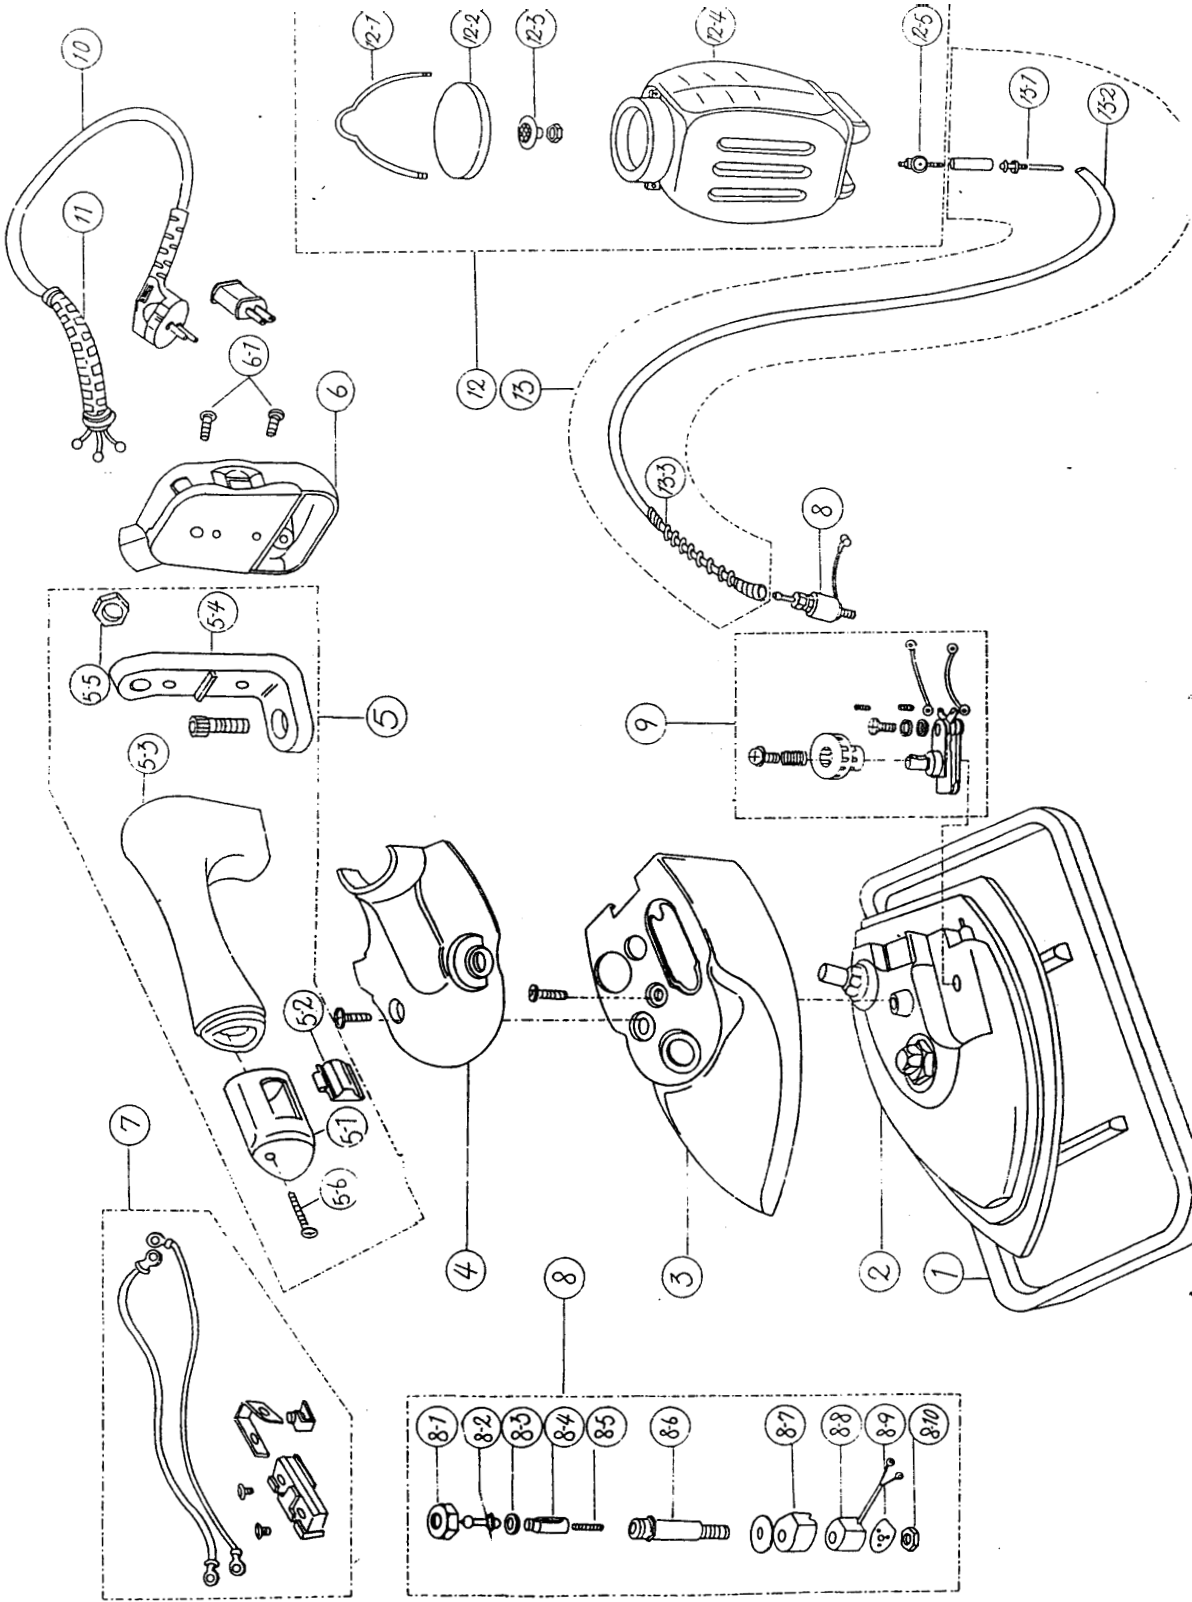

# ACE - Gravity Fed Iron

AristoCRAFT, Inc. provides the information contained herein in good faith but makes no representation as to its comprehensiveness or accuracy. This document is intended only as a guide to the appropriate precautionary handling of the material by a properly trained person using this product. Individuals receiving the information must exercise their independent judgement in determining its appropriateness for a particular purpose. ARISTOCRAFT, INC. MAKES NO REPRESENTATIONS OR WARRANTIES, EITHER EXPRESS OR IMPLIED, INCLUDING WITHOUT LIMITATION ANY WARRANTIES OF MERCHANTABILITY, FITNESS FOR A PARTICULAR PURPOSE WITH RESPECT TO THE INFORMATION SET FORTH HEREIN OR THE PRODUCT TO WHICH THE INFORMATION REFERS. ACCORDINGLY, ARISTOCRAFT, INC. WILL NOT BE RESPONSIBLE FOR DAMAGES RESULTING FROM USE OF OR RELIANCE UPON THIS INFORMATION.

## Parts List For AH-100G

No.	Part No	Description
1	1-19047	Silicone Iron Rest
2	7-19920	Base Ass'y/ 120v
	19921	Base Ass'y/ 220v
3	1-19903	Cover For AH-100G
4	19923	Thermo Shield
5	7-19922	Handle Set
5-1	19905	Handle Cap
5-2	19906	Switch Button
5-3	35014	Handle
5-4	19904	Handle MTG Bracket
5-5	11006	Nut
5-6	35017	Screw for Handle Cover(M4X35)
6	7-19923	Main Switch Ass'y(H)
6-1	12075	Screw
7	7-19926	Switch Ass'y
8	7-19910	Solenoid Value Ass'y, 120V
	19911	Solenoid Value Ass'y, 220V
8-1	14005	Hose Barb Nut
8-2	14001	Hose Barb Solenoid
8-3	14004	Valve O-Ring
8-4	14101	Valve Pin
8-5	14011	Valve Spring
8-6	14102	Valve Body
8-7	19916	Coil Cover
8-8	14501	Valve Coil, 120V
	14502	Valve Coil, 220V
8-9	14038	Coil Washer
8-10	14019	Lockina Nut
9	151504	Thermostat Ass'y
10	19924	Line Cord, 120V
	19925	Line Cord, 220V
11	21070	Line Cord Protector
12	7-161000	Water Bottle Ass'y
12-1	16009	Hanger Water Bottle
12-2	2-16035	Water Bottle Cap
12-3	16102	Filter
12-4	16010	Water Bottle
12-5	16017	Water Valve
13	16108	Silicone Hose Set
13-1	16018	PVC Filter
13-2	1-16031	Silicone Hose
13-3	16003	Silicone Hose Spring