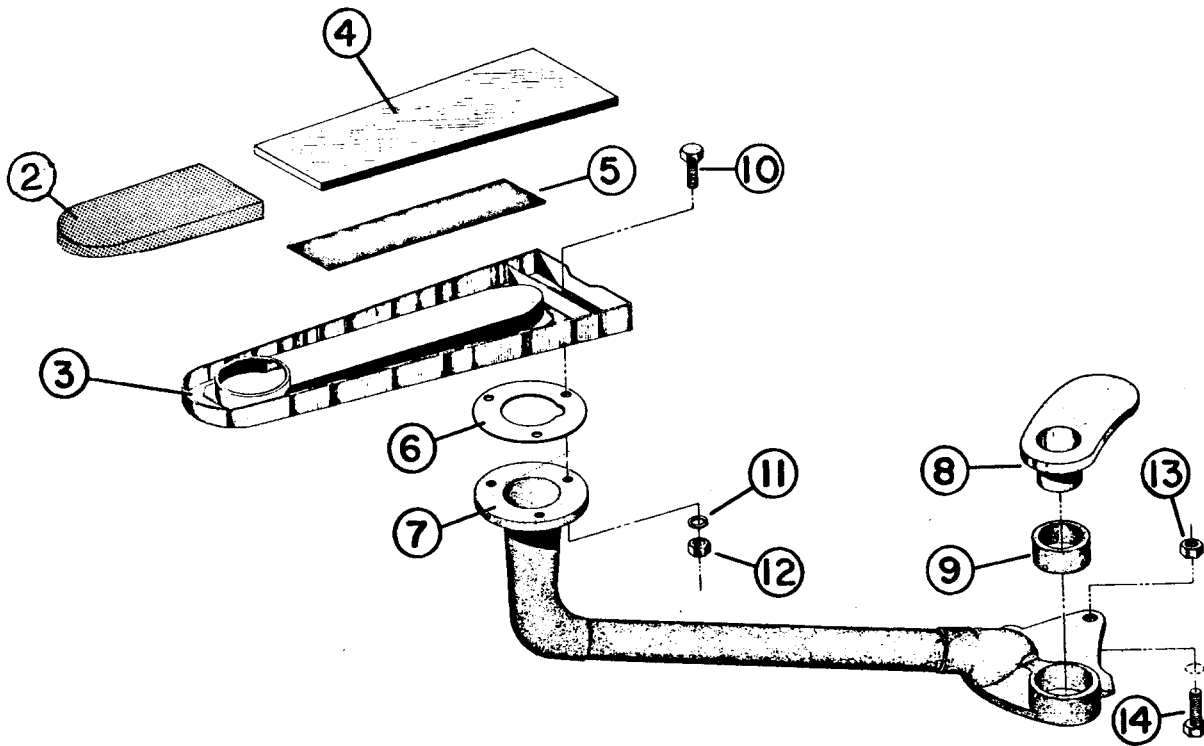

VACUUM SPOTTING BOARD MODEL 'A' PARTS & ASSEMBLY

AristoCraft, Inc. provides the information contained herein in good faith but makes no representation as to its comprehensiveness or accuracy. This document is intended only as a guide to the appropriate precautionary handling of the material by a properly trained person using this product. Individuals receiving the information must exercise their independent judgement in determining its appropriateness for a particular purpose. ARISTOCRAFT, INC. MAKES NO REPRESENTATIONS OR WARRANTIES, EITHER EXPRESS OR IMPLIED, INCLUDING WITHOUT LIMITATION ANY WARRANTIES OF MERCHANTABILITY, FITNESS FOR A PARTICULAR PURPOSE WITH RESPECT TO THE INFORMATION SET FORTH HEREIN OR THE PRODUCT TO WHICH THE INFORMATION REFERS. ACCORDINGLY, ARISTOCRAFT, INC. WILL NOT BE RESPONSIBLE FOR DAMAGES RESULTING FROM USE OF OR RELIANCE UPON THIS INFORMATION.

VACUUM SPOTTING BOARD
 MODEL "A"
 LARGE PAN PARTS

<u>Reference No.</u>	<u>Part Number</u>	<u>Description</u>
1	VSB182	Spotting Nose w/Band & Spring
2		
3	VSB22	Large Perforated Nose
4	VSB175 VSB204	Large Green Glass
5	VSB176	Front Pad
6	VSB173	Rear Pad
7	VSB15	Drip Cup Casting
8	VSB52	Large Pan Complete
9	VSB95	5/16"-18 Rd. Hd. Screw
10	VSB171	5/16" Lead Washer
11	VSB155	1/4"-20 Flat Hd. Screw
12	PT355	1/4"-20 Hex. Nut

CHEMICAL TRAY PARTS

<u>Reference No.</u>	<u>Part Number</u>	<u>Description</u>
1	VSB54	Chemical Tray
2	VSB45	Spatula
3	VSB44	Brush Holder
4	VSB53	Back Frame Assembly
5	VSB42	Soap Cup (2 req'd)
6	PT355	$\frac{1}{2}$ "-20 Hex. Nut
7	F860	$\frac{1}{4}$ " Split Lock Washer
8	F859	$\frac{1}{4}$ "-20x $\frac{1}{2}$ "Hex. Hd. Cap Screw