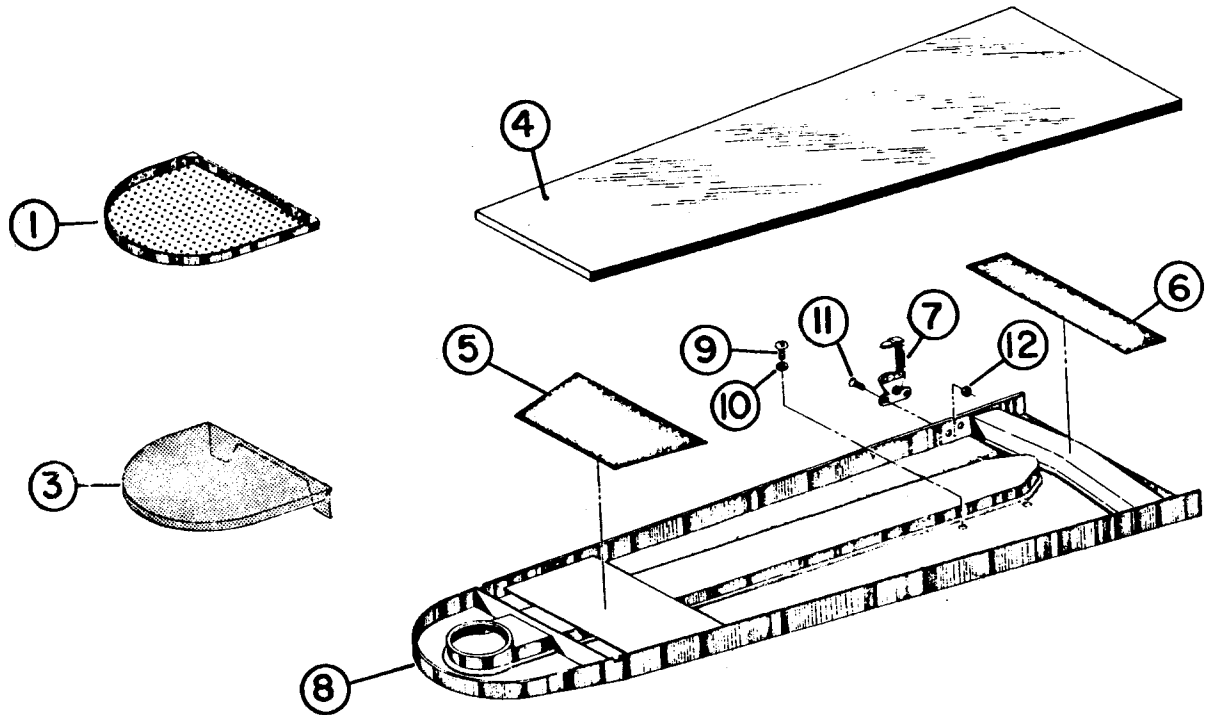

VACUUM SPOTTING BOARD MODEL 'A' PARTS & ASSEMBLY

AristoCraft, Inc. provides the information contained herein in good faith but makes no representation as to its comprehensiveness or accuracy. This document is intended only as a guide to the appropriate precautionary handling of the material by a properly trained person using this product. Individuals receiving the information must exercise their independent judgement in determining its appropriateness for a particular purpose. ARISTOCRAFT, INC. MAKES NO REPRESENTATIONS OR WARRANTIES, EITHER EXPRESS OR IMPLIED, INCLUDING WITHOUT LIMITATION ANY WARRANTIES OF MERCHANTABILITY, FITNESS FOR A PARTICULAR PURPOSE WITH RESPECT TO THE INFORMATION SET FORTH HEREIN OR THE PRODUCT TO WHICH THE INFORMATION REFERS. ACCORDINGLY, ARISTOCRAFT, INC. WILL NOT BE RESPONSIBLE FOR DAMAGES RESULTING FROM USE OF OR RELIANCE UPON THIS INFORMATION.

VACUUM SPOTTING BOARD
 MODEL "A"
 LARGE PAN PARTS

<u>Reference No.</u>	<u>Part Number</u>	<u>Description</u>
1	VSB182	Spotting Nose w/Band & Spring
2		
3	VSB22	Large Perforated Nose
4	VSB175 VSB204	Large Green Glass
5	VSB176	Front Pad
6	VSB173	Rear Pad
7	VSB15	Drip Cup Casting
8	VSB52	Large Pan Complete
9	VSB95	5/16"-18 Rd. Hd. Screw
10	VSB171	5/16" Lead Washer
11	VSB155	1/4"-20 Flat Hd. Screw
12	PT355	1/4"-20 Hex. Nut