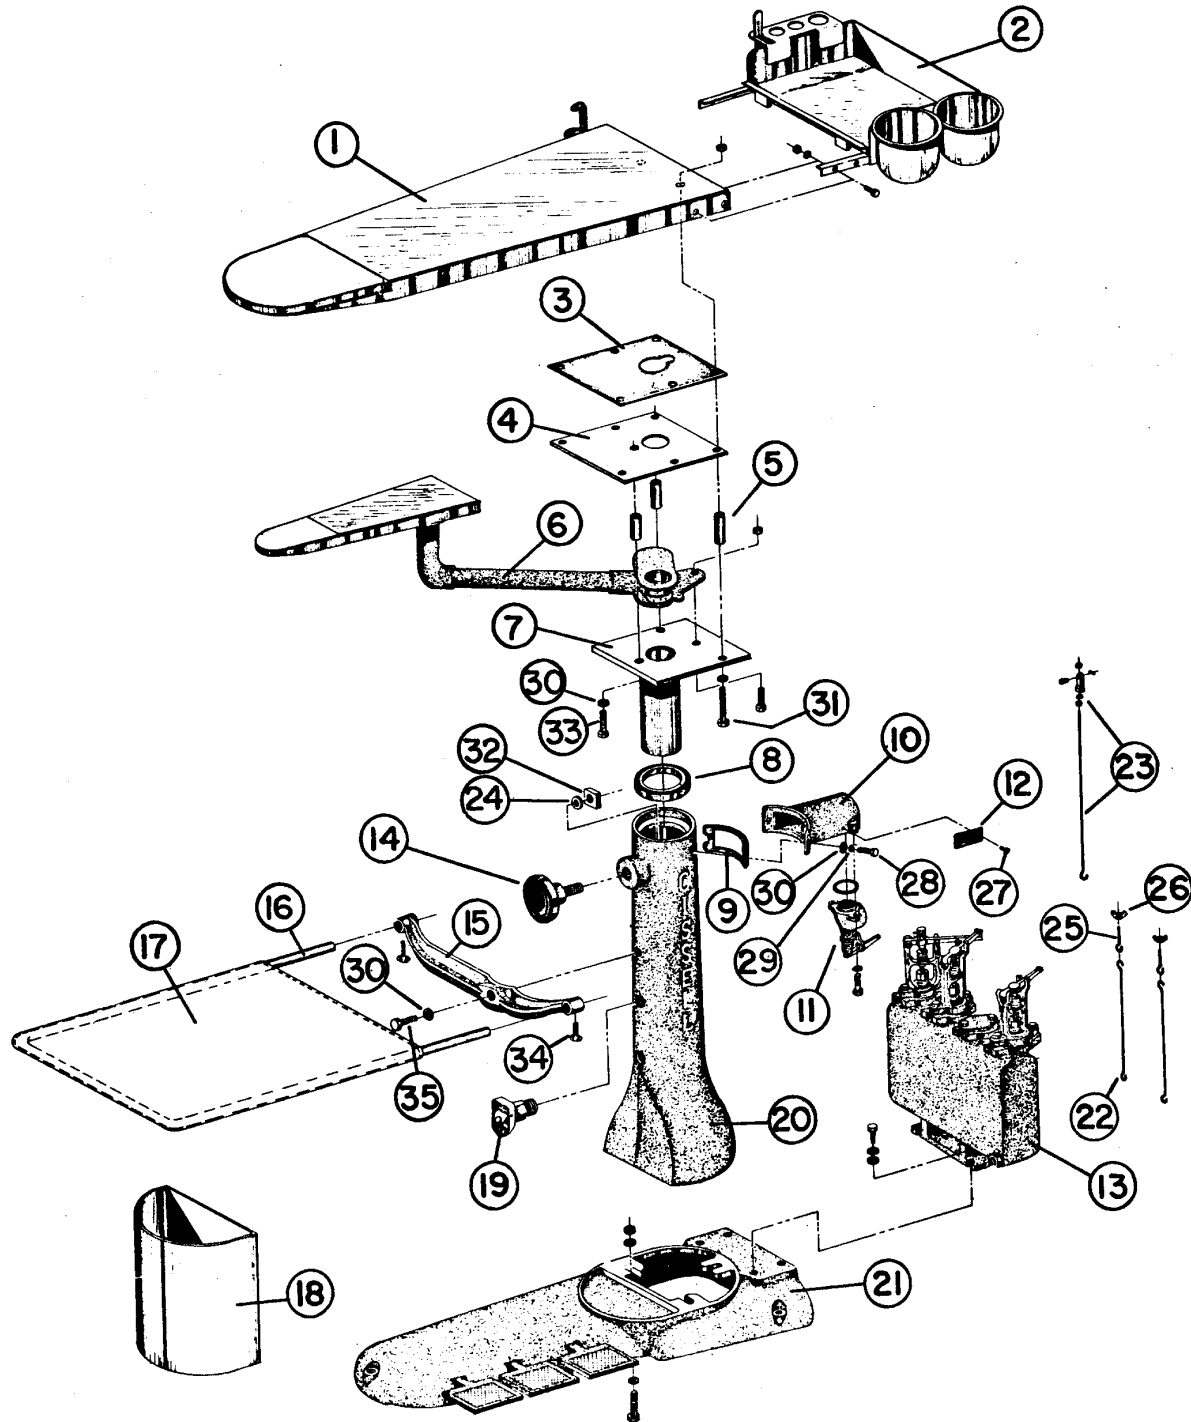

VACUUM SPOTTING BOARD MODEL 'A' PARTS & ASSEMBLY

AristoCraft, Inc. provides the information contained herein in good faith but makes no representation as to its comprehensiveness or accuracy. This document is intended only as a guide to the appropriate precautionary handling of the material by a properly trained person using this product. Individuals receiving the information must exercise their independent judgement in determining its appropriateness for a particular purpose. ARISTOCRAFT, INC. MAKES NO REPRESENTATIONS OR WARRANTIES, EITHER EXPRESS OR IMPLIED, INCLUDING WITHOUT LIMITATION ANY WARRANTIES OF MERCHANTABILITY, FITNESS FOR A PARTICULAR PURPOSE WITH RESPECT TO THE INFORMATION SET FORTH HEREIN OR THE PRODUCT TO WHICH THE INFORMATION REFERS. ACCORDINGLY, ARISTOCRAFT, INC. WILL NOT BE RESPONSIBLE FOR DAMAGES RESULTING FROM USE OF OR RELIANCE UPON THIS INFORMATION.