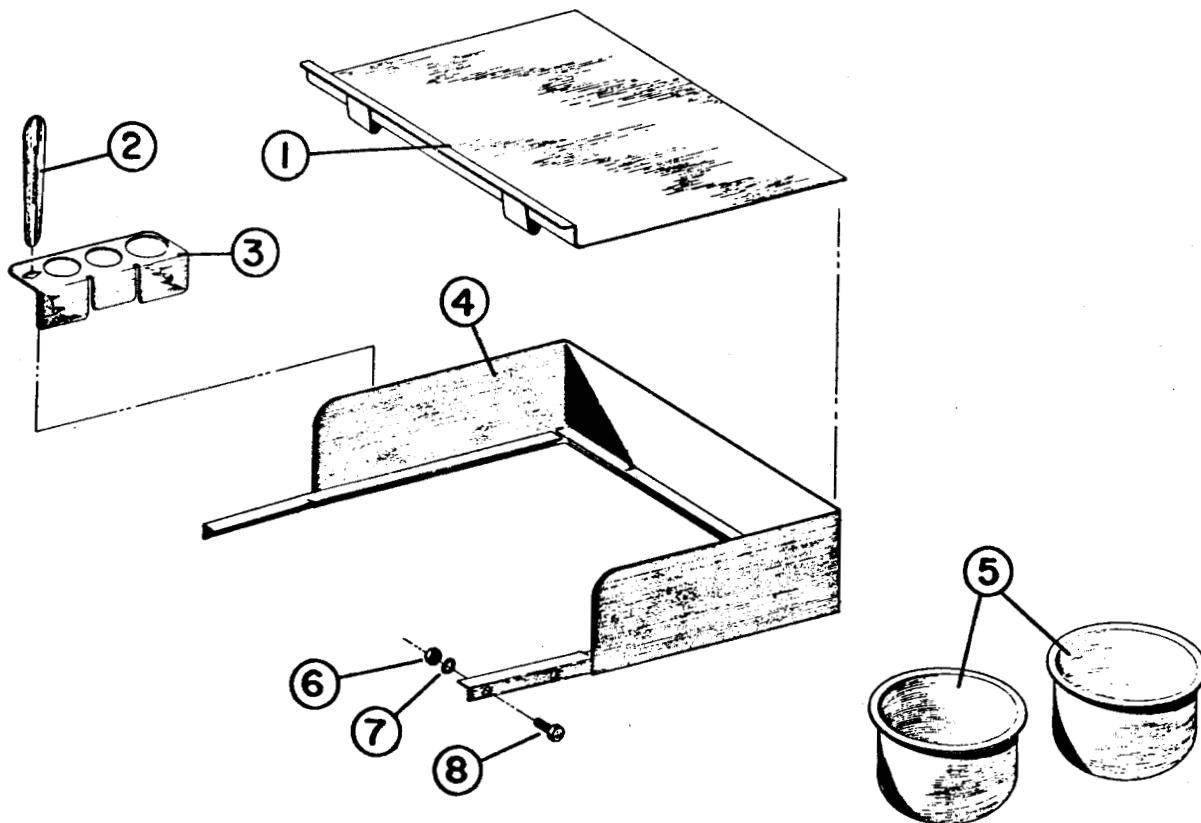

CHEMICAL TRAY PARTS

<u>Reference No.</u>	<u>Part Number</u>	<u>Description</u>
1	VSB54	Chemical Tray
2	VSB45	Spatula
3	VSB44	Brush Holder
4	VSB53	Back Frame Assembly
5	VSB42	Soap Cup (2 req'd)
6	PT355	$\frac{1}{2}$"-20 Hex. Nut
7	F860	$\frac{1}{4}$" Split Lock Washer
8	F859	$\frac{1}{4}$"-20x$\frac{1}{2}$"Hex. Hd. Cap Screw