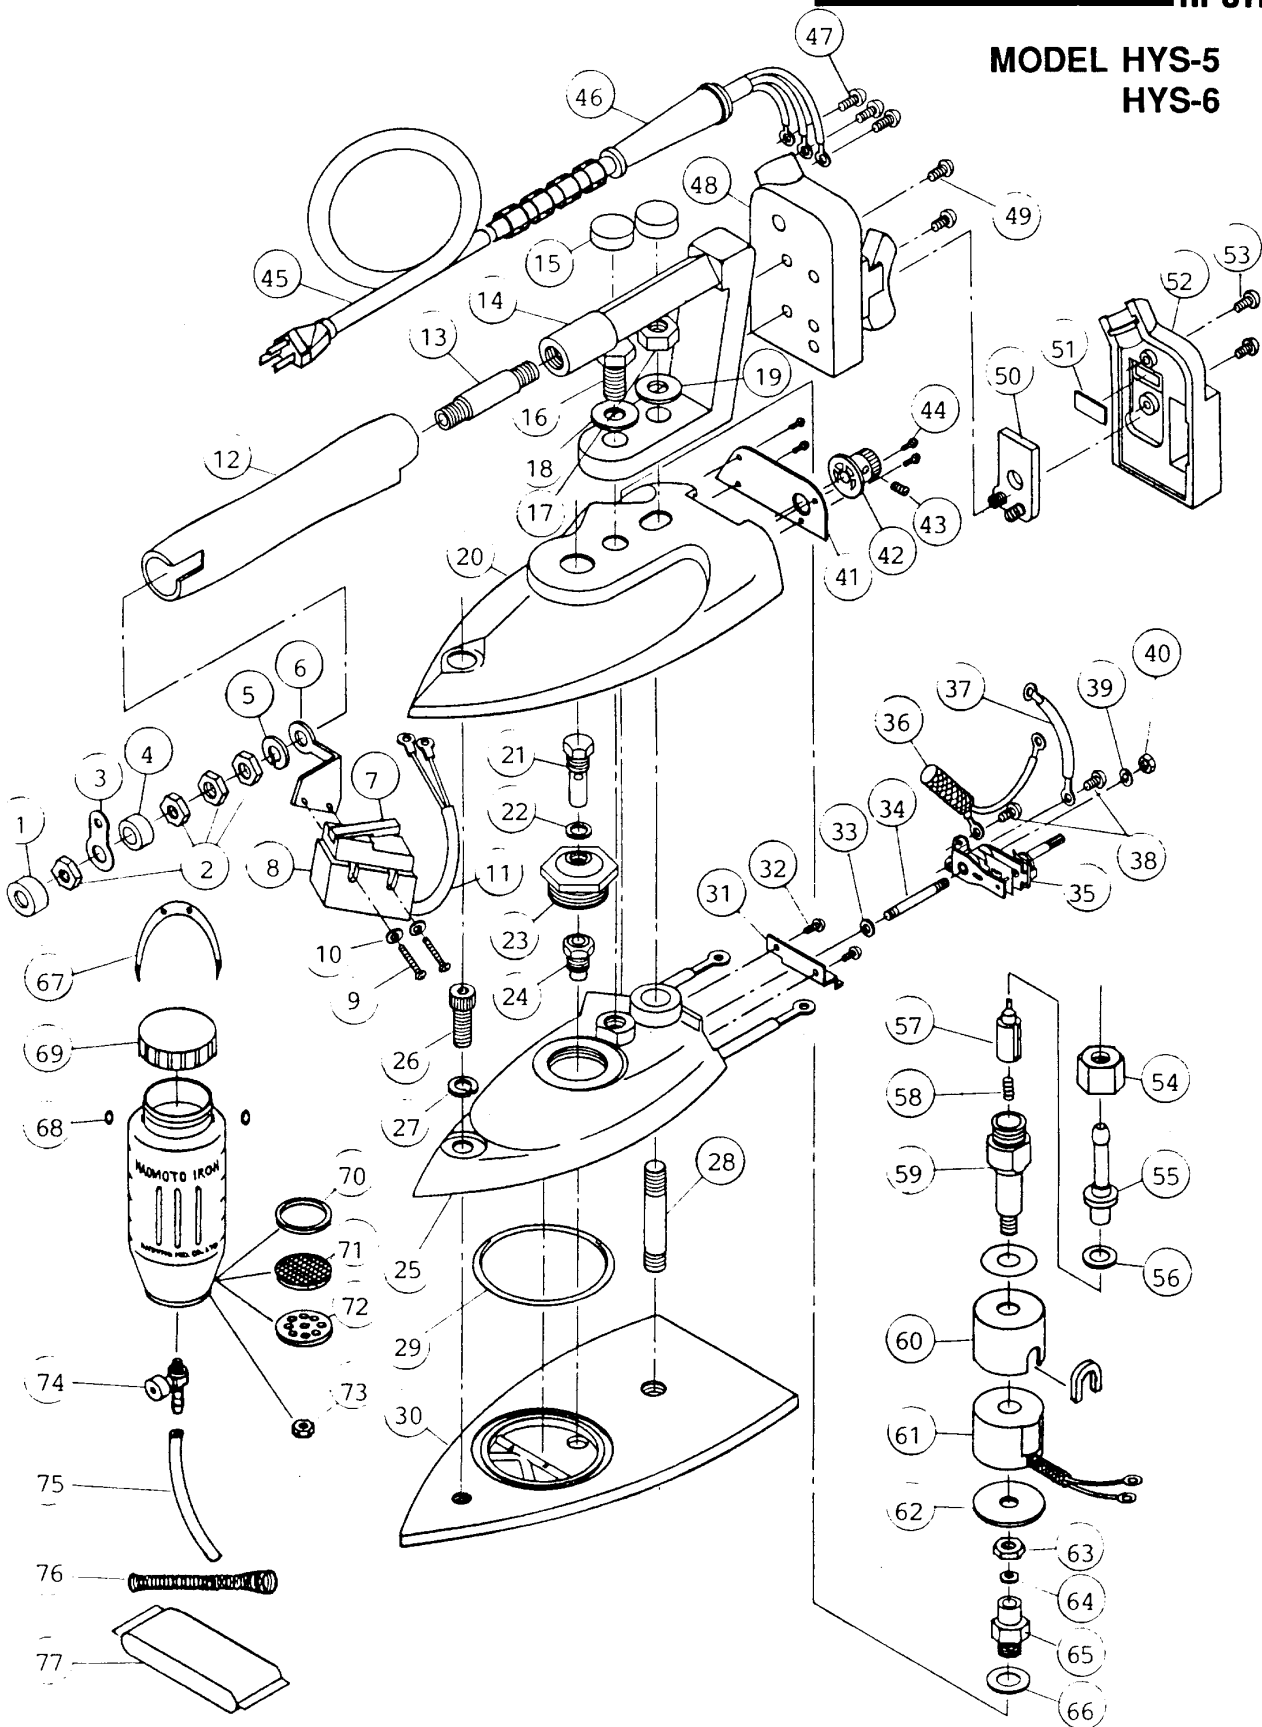

**MODEL HYS-5
HYS-6**

AristoCraft, Inc. provides the information contained herein in good faith but makes no representation as to its comprehensiveness or accuracy. This document is intended only as a guide to the appropriate precautionary handling of the material by a properly trained person using this product. Individuals receiving the information must exercise their independent judgement in determining its appropriateness for a particular purpose. ARISTOCRAFT, INC. MAKES NO REPRESENTATIONS OR WARRANTIES, EITHER EXPRESS OR IMPLIED, INCLUDING WITHOUT LIMITATION ANY WARRANTIES OF MERCHANTABILITY, FITNESS FOR A PARTICULAR PURPOSE WITH RESPECT TO THE INFORMATION SET FORTH HEREIN OR THE PRODUCT TO WHICH THE INFORMATION REFERS. ACCORDINGLY, ARISTOCRAFT, INC. WILL NOT BE RESPONSIBLE FOR DAMAGES RESULTING FROM USE OF OR RELIANCE UPON THIS INFORMATION.