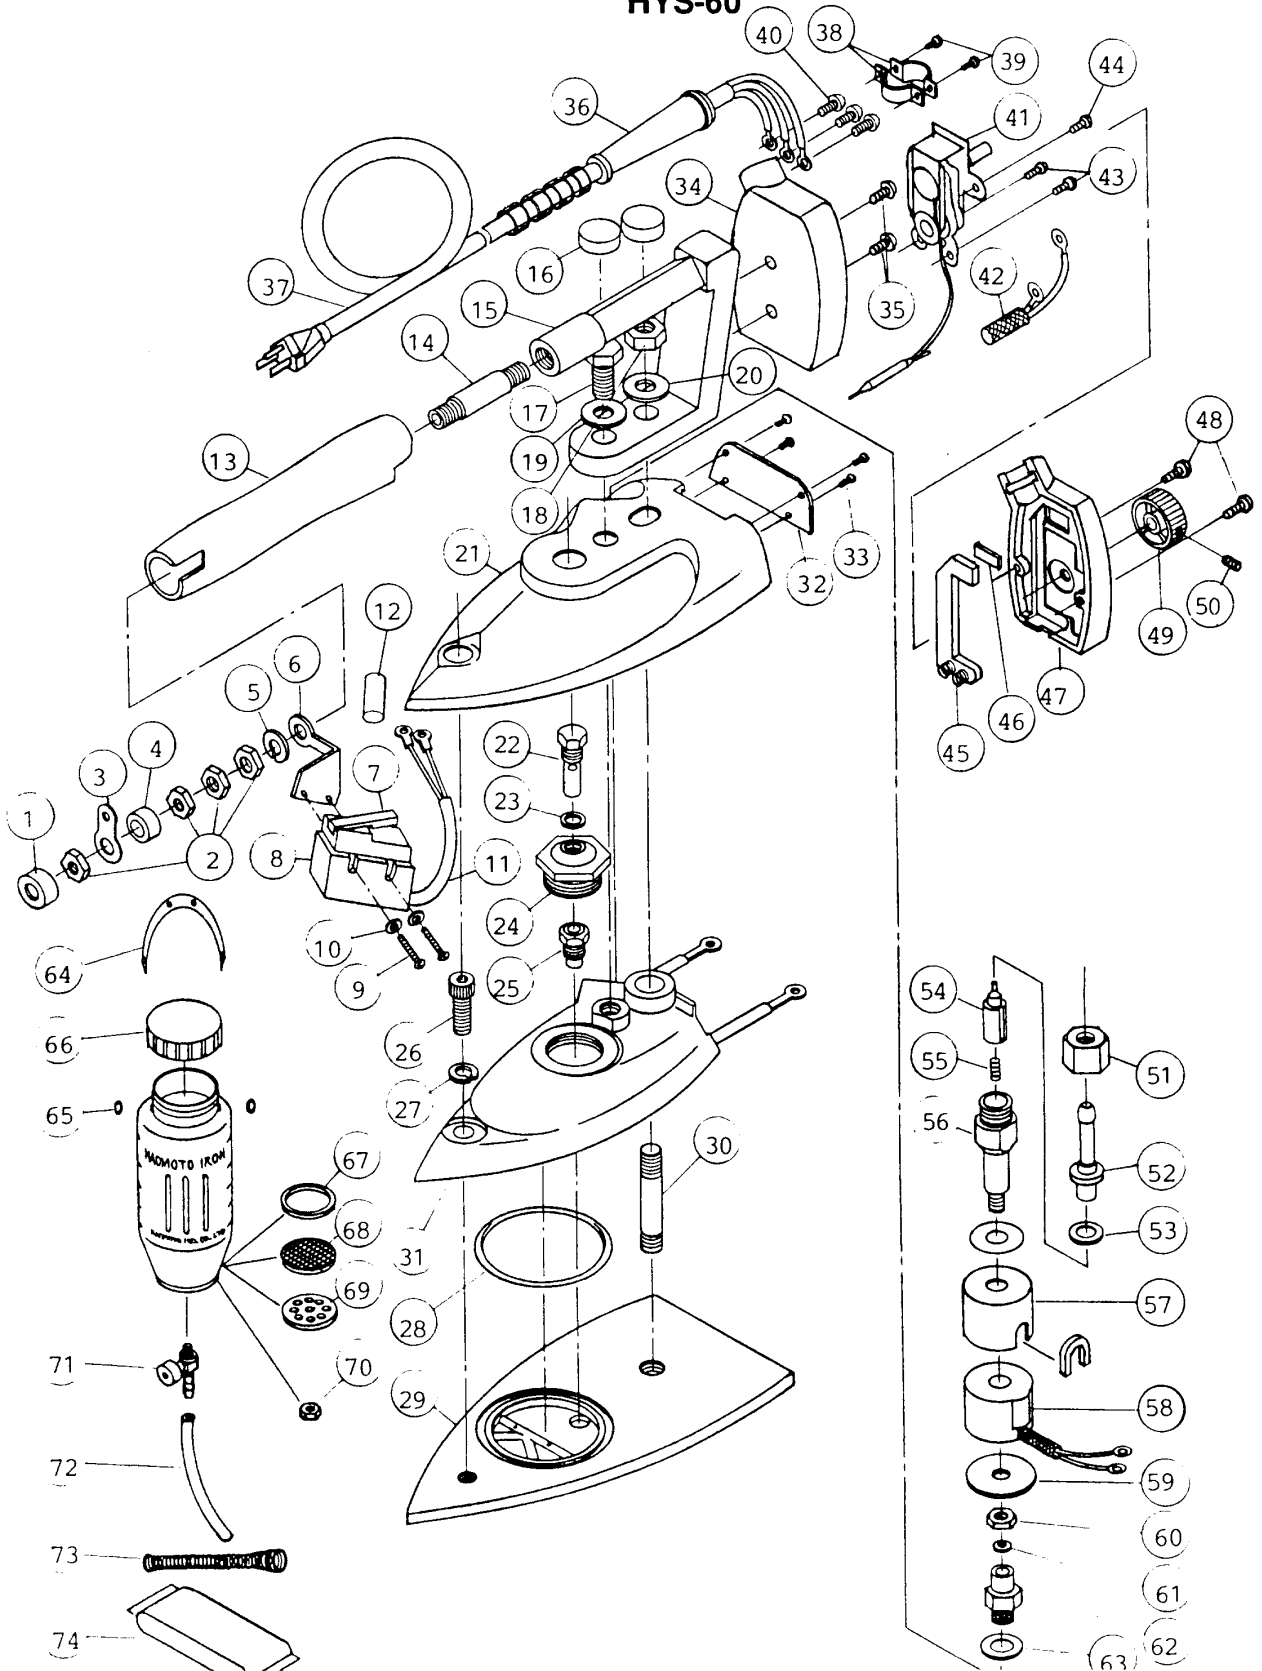

**MODEL HYS-50
HYS-60**

**HI-STEAM
CORP.**

AristoCraft, Inc. provides the information contained herein in good faith but makes no representation as to its comprehensiveness or accuracy. This document is intended only as a guide to the appropriate precautionary handling of the material by a properly trained person using this product. Individuals receiving the information must exercise their independent judgement in determining its appropriateness for a particular purpose. ARISTOCRAFT, INC. MAKES NO REPRESENTATIONS OR WARRANTIES, EITHER EXPRESS OR IMPLIED, INCLUDING WITHOUT LIMITATION ANY WARRANTIES OF MERCHANTABILITY, FITNESS FOR A PARTICULAR PURPOSE WITH RESPECT TO THE INFORMATION SET FORTH HEREIN OR THE PRODUCT TO WHICH THE INFORMATION REFERS. ACCORDINGLY, ARISTOCRAFT, INC. WILL NOT BE RESPONSIBLE FOR DAMAGES RESULTING FROM USE OF OR RELIANCE UPON THIS INFORMATION.