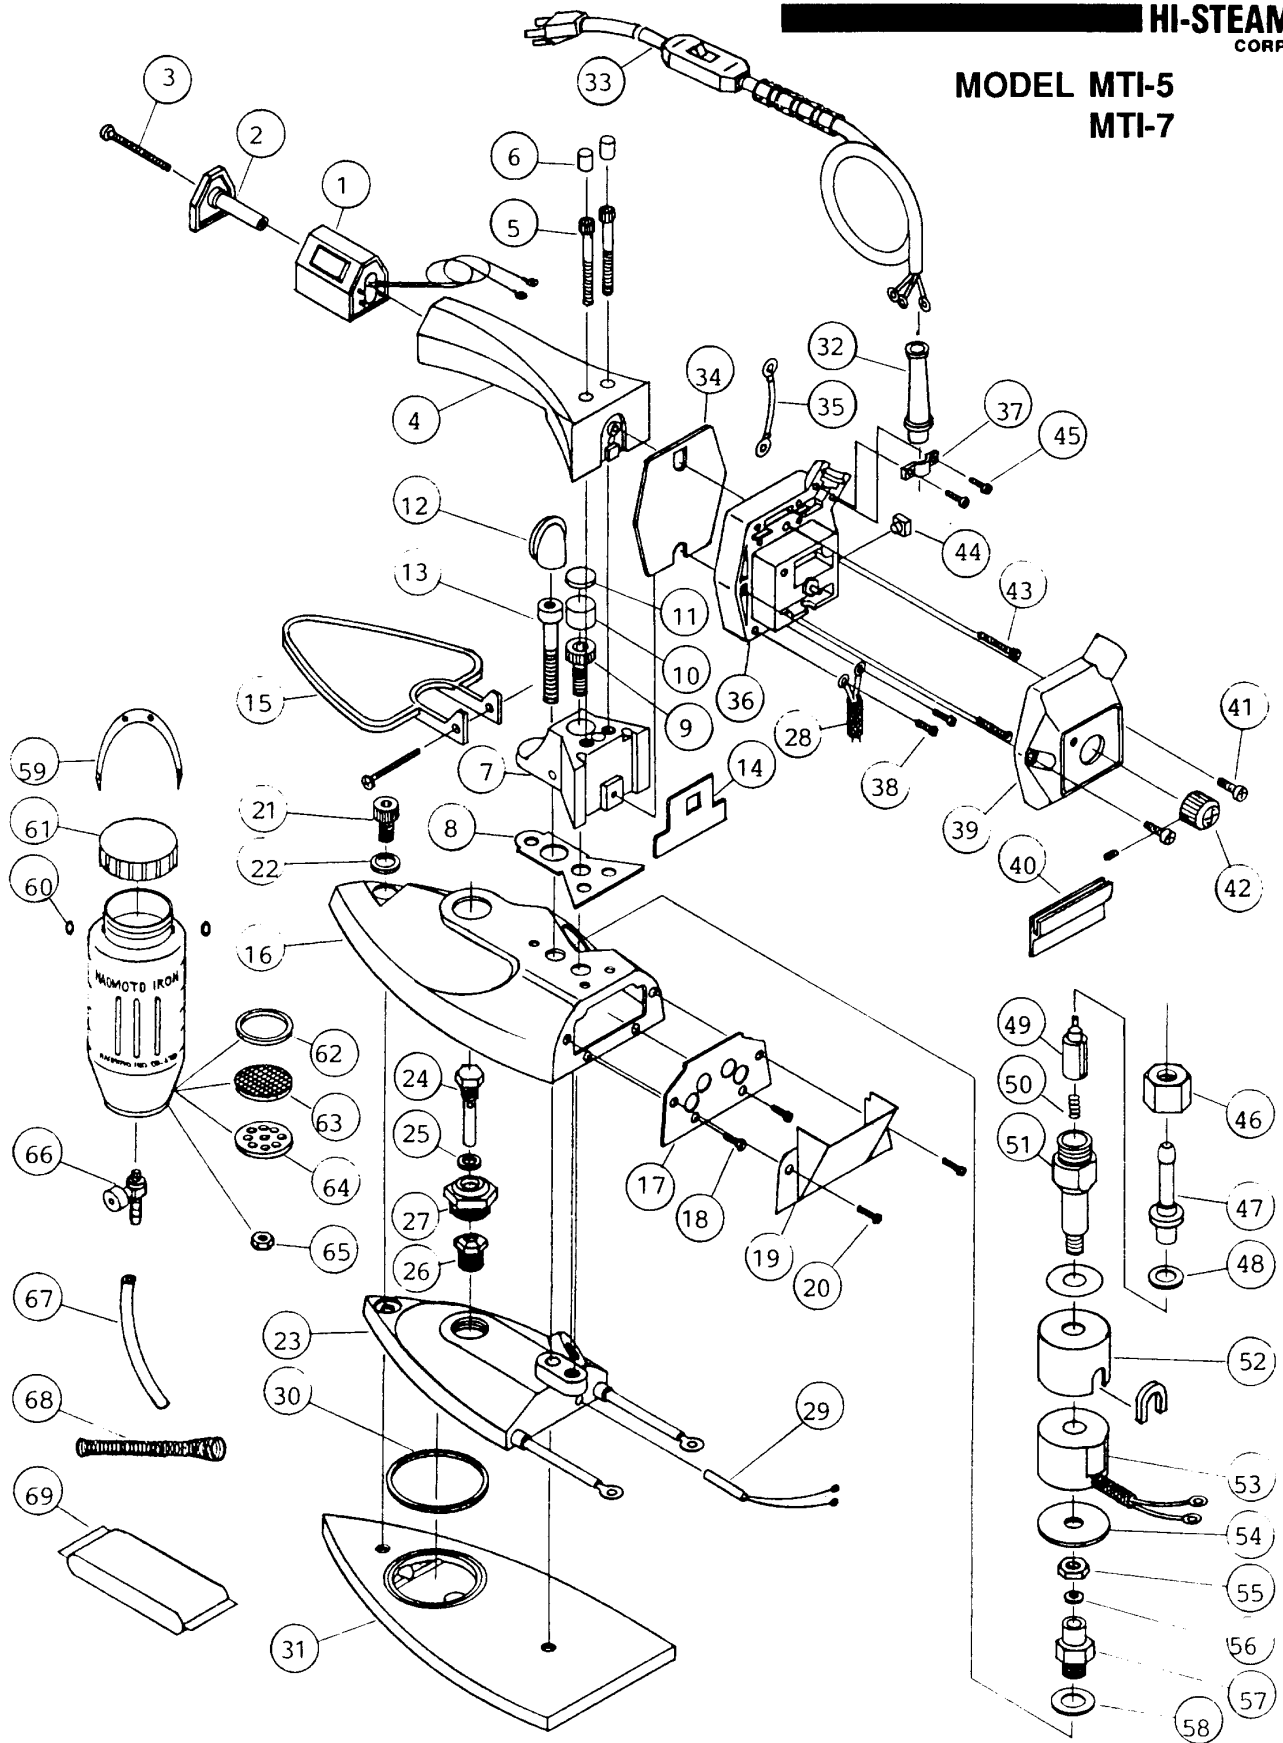

## PARTS LIST MODEL MTI-5/7

<u>No.</u>	<u>Description</u>	<u>Part No.</u>
1	Front Cover W/Switch 110V	M8300A
	Front Cover W/Switch 220V	M8300AV
2	Front Cover Lid	M8300B
3	Screw For Handle Front Cover	M8301
4	Handle	M8302
5	Handle Bolt	M8303
6	Rubber Cap For Handle Bolt	M8304
7	Handle Bottom	M8306
8	Handle Bottom Seat	M8307
9	Bolt For Handle Bottom	M8308
10	Insulator	M8309
11	Cover For Insulator	131009
12	Handle Bottom Cap	M8310
13	Rear Bolt	M8311
14	Sponge Insulator	131008
15	Heat Canopy W/Fixing Bolt	M8312
16	Iron Cover	M8321
17	Name Plate Insulator	M8322
18	Screw F/Name Plate Insulator	M8289
19	Name Plate	M8323
20	Screw For Name Plate	M8328
21	Front Screw	03C412
22	Washer	03C412W
23	Steam Chamber 110V	M8067
	Steam Chamber 220V	M8067V
24	Induction Bolt	03C415
25	Induction Bolt Washer	03C415W
26	Induction Joint	03C415J
27	Plug For Steam Chamber	03C416
28	Thermal Fuse	M8064
29	Thermister	M8063
30	Gasket Packing	03C419
31	Sole Plate MTI-5	03C421
	Sole Plate MTI-7	03C420
32	Cord Supporter	03C436
33	Electric Cord W/Power Switch 110V	M8320
	Electric Cord W/Power Switch 220V	M8320V
34	Lid For Semicon Housing	M9217
35	Ground Wire	M9218
36	Semicon 110V W/Housing	M9219
	Semicon 220V W/Housing	M9219V
37	Cord Clamp	M9220
38	Terminal Screw	M9221
39	Rear Housing Outside	M9223
40	Sponge Protector	131011
41	Screw	03C435
42	Temperature Dial W/Screw	M9225
43	Screw For Semicon	M9222
44	Plug For Semicon	131012