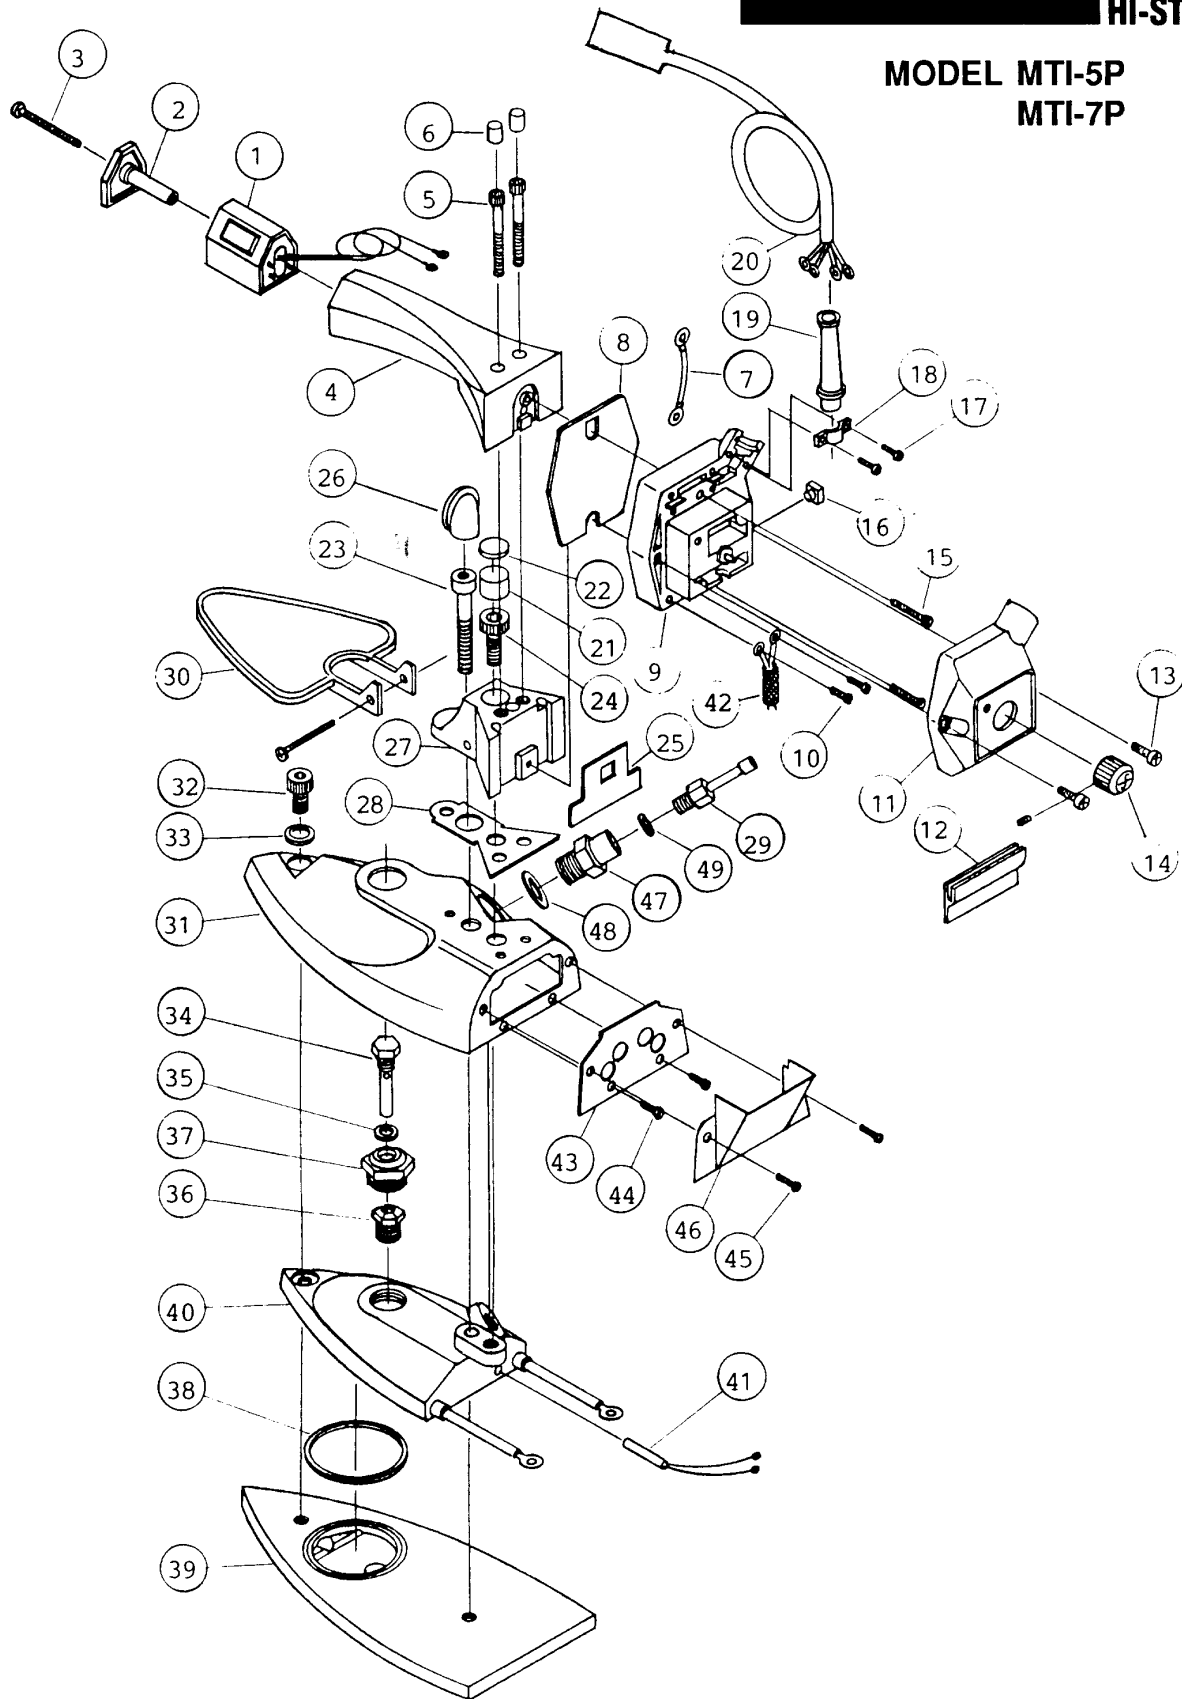

HI-STEAM
CORP.

**MODEL MTI-5P
MTI-7P**

AristoCraft, Inc. provides the information contained herein in good faith but makes no representation as to its comprehensiveness or accuracy. This document is intended only as a guide to the appropriate precautionary handling of the material by a properly trained person using this product. Individuals receiving the information must exercise their independent judgement in determining its appropriateness for a particular purpose. ARISTOCRAFT, INC. MAKES NO REPRESENTATIONS OR WARRANTIES, EITHER EXPRESS OR IMPLIED, INCLUDING WITHOUT LIMITATION ANY WARRANTIES OF MERCHANTABILITY, FITNESS FOR A PARTICULAR PURPOSE WITH RESPECT TO THE INFORMATION SET FORTH HEREIN OR THE PRODUCT TO WHICH THE INFORMATION REFERS. ACCORDINGLY, ARISTOCRAFT, INC. WILL NOT BE RESPONSIBLE FOR DAMAGES RESULTING FROM USE OF OR RELIANCE UPON THIS INFORMATION.