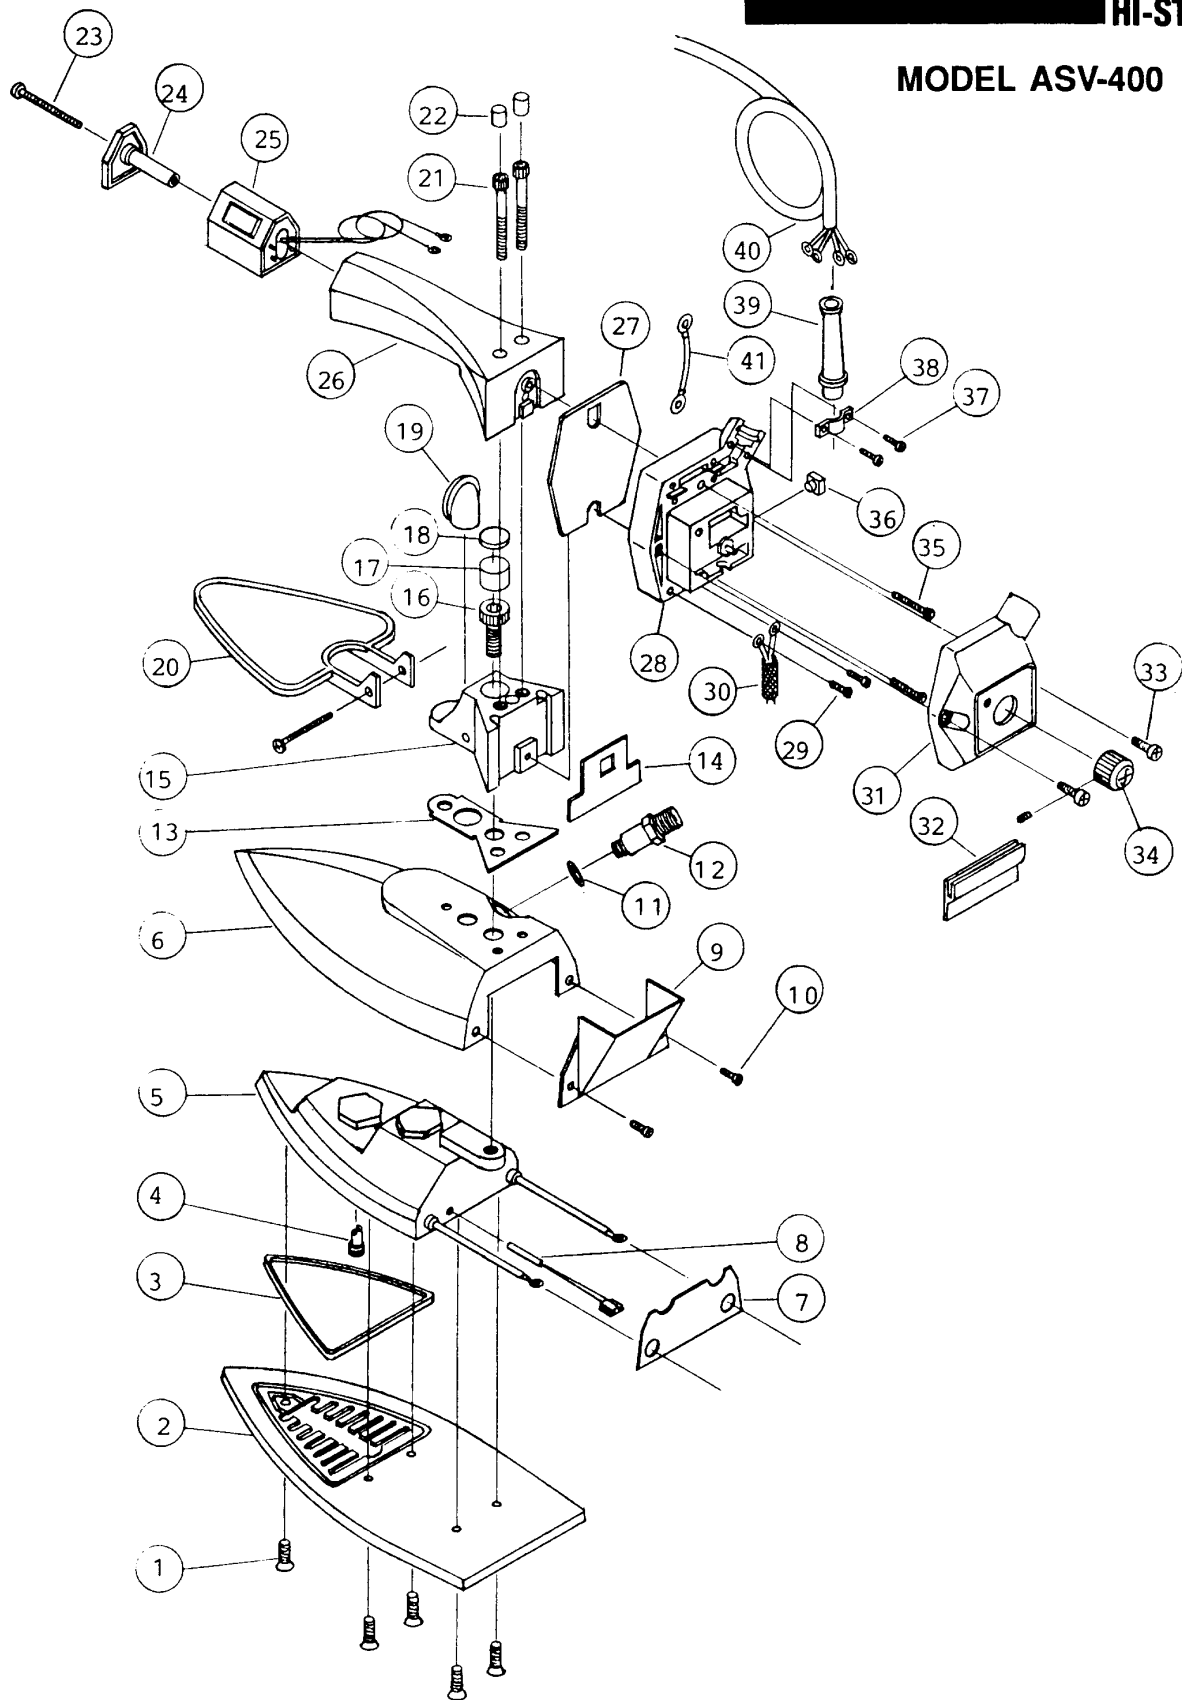

MODEL ASV-400

AristoCraft, Inc. provides the information contained herein in good faith but makes no representation as to its comprehensiveness or accuracy. This document is intended only as a guide to the appropriate precautionary handling of the material by a properly trained person using this product. Individuals receiving the information must exercise their independent judgement in determining its appropriateness for a particular purpose. ARISTOCRAFT, INC. MAKES NO REPRESENTATIONS OR WARRANTIES, EITHER EXPRESS OR IMPLIED, INCLUDING WITHOUT LIMITATION ANY WARRANTIES OF MERCHANTABILITY, FITNESS FOR A PARTICULAR PURPOSE WITH RESPECT TO THE INFORMATION SET FORTH HEREIN OR THE PRODUCT TO WHICH THE INFORMATION REFERS. ACCORDINGLY, ARISTOCRAFT, INC. WILL NOT BE RESPONSIBLE FOR DAMAGES RESULTING FROM USE OF OR RELIANCE UPON THIS INFORMATION.